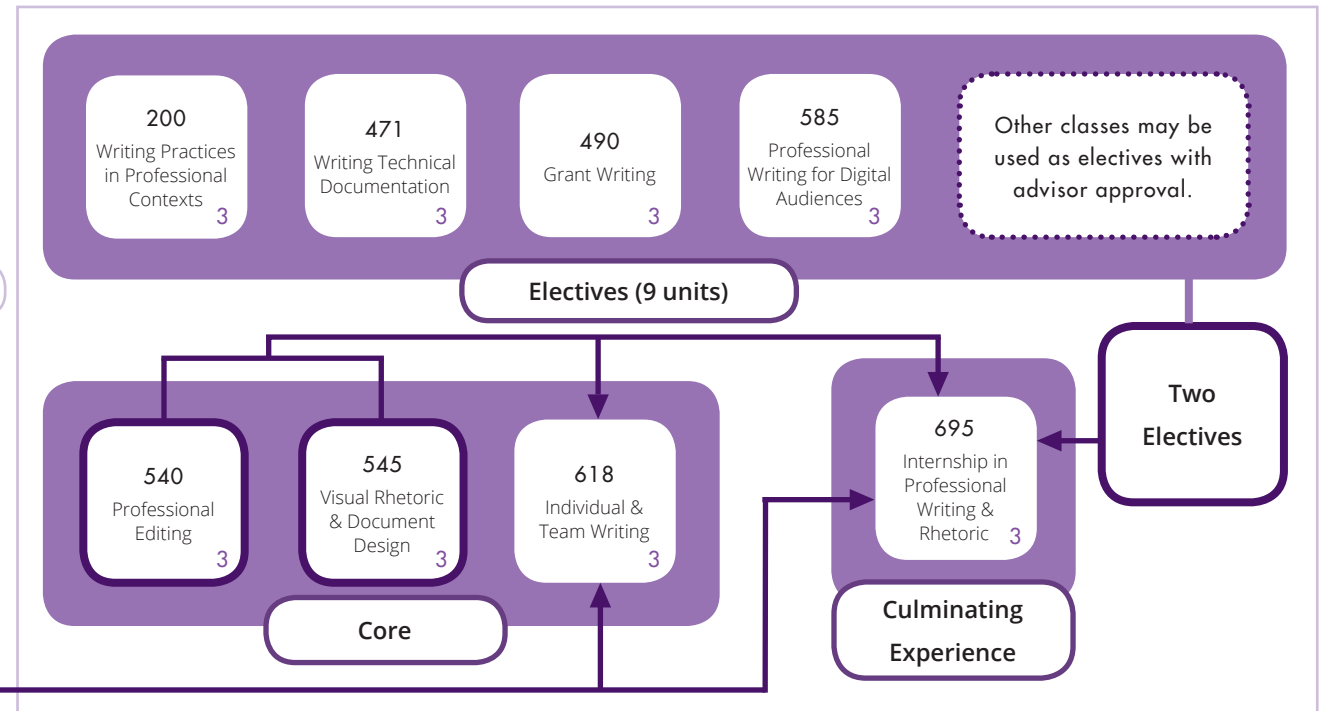

This example does not account for any GE or Complementary Studies courses that the student may need to complete.

Legend

BACHELOR OF ARTS IN ENGLISH / PROFESSIONAL WRITING & RHETORIC CONCENTRATION (45 UNITS)

Core Requirements (24 units)

Concentration Requirements (21 units)

Legend

About Professional Writing & Rhetoric...

Atur sunt lam essimet pa dolor solupic illuptas sam, quaspid quatureptate net et eicturit es de del id et quis con ent.