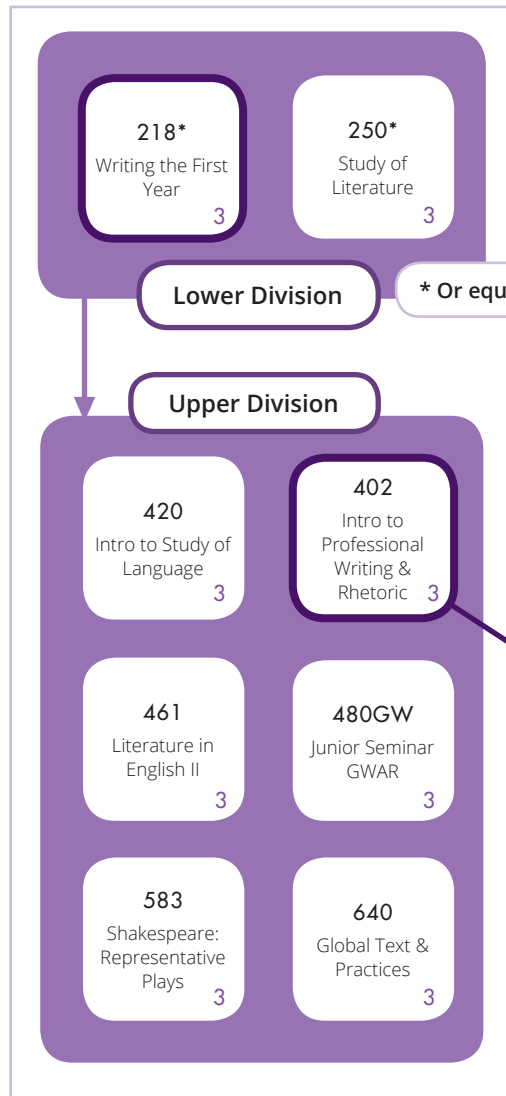

BACHELOR OF ARTS IN ENGLISH / PROFESSIONAL WRITING & RHETORIC CONCENTRATION (45 UNITS)

Core Requirements (24 units)