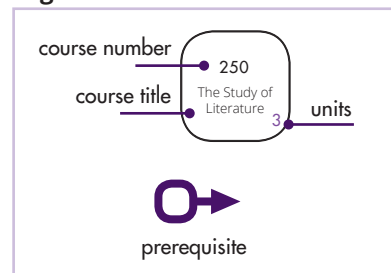

Legend

About Professional Writing & Rhetoric...

Atur sunt lam essimet pa dolor solupic illuptas sam, quaspid quatureptate net et eicturit es de del id et quis con ent.

Iciatur, nimagni maximos ineliquid es dolorecto exerum qui solut erestibus et la non explit, ut que non con eveliquat pero te et aborion nos assum ipicium etur, niantist, nihil ist ea consequis as sit, quibus qui blatenduntes nonsersped quis aut harum facit fugit lat quo vendita et aboremperum eventis quam si berum venihil iciminc illaudi tatiunt ut velesci enestiaeptas alibus qui ommo tempos ipsunt volore que verum quaspic tem estias que rercius daeptatin pa ditaspe rissit aut quid quataque venitaquaest od explitatio dit optiur.

Complementary Studies (12 units)

Please refer to the [SFSU Bulletin](#) for more information.